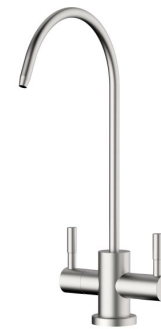

Water Filter Kitchen Mixer
NO.K682 06 16 2
Satin finish
Stainless Steel 304