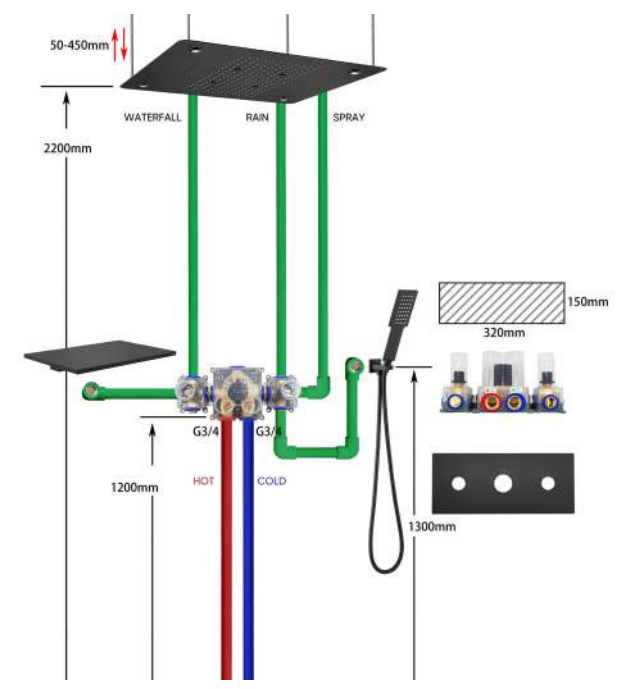

**THERMOSTATIC SHOWER SET**

NO.SC748 24 43 1

38°C

**THERMOSTATIC SHOWER SET**

**PURIFIED WORLD**  
CAREFREE ENJOYMENT

NO.SC742B 24 01 1

THERMOSTATIC SHOWER SET

LED SHOWER HEAD

NO.SC750 24 31 1

**THERMOSTATIC SHOWER SET**

NO.SC747 24 31 1

*THERMOSTATIC SHOWER SET*

NO.SC761A 22 01 1

38°C

**NO.SC760 24 45 1**  
Solid brass construction  
Gun black finish

38°C