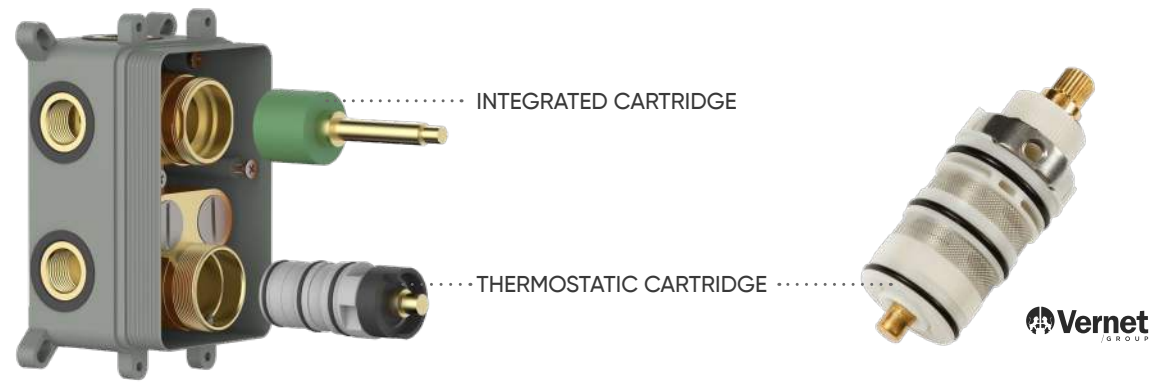

THERMOSTATIC SHOWER SYSTEM

NO.SC726 23 011