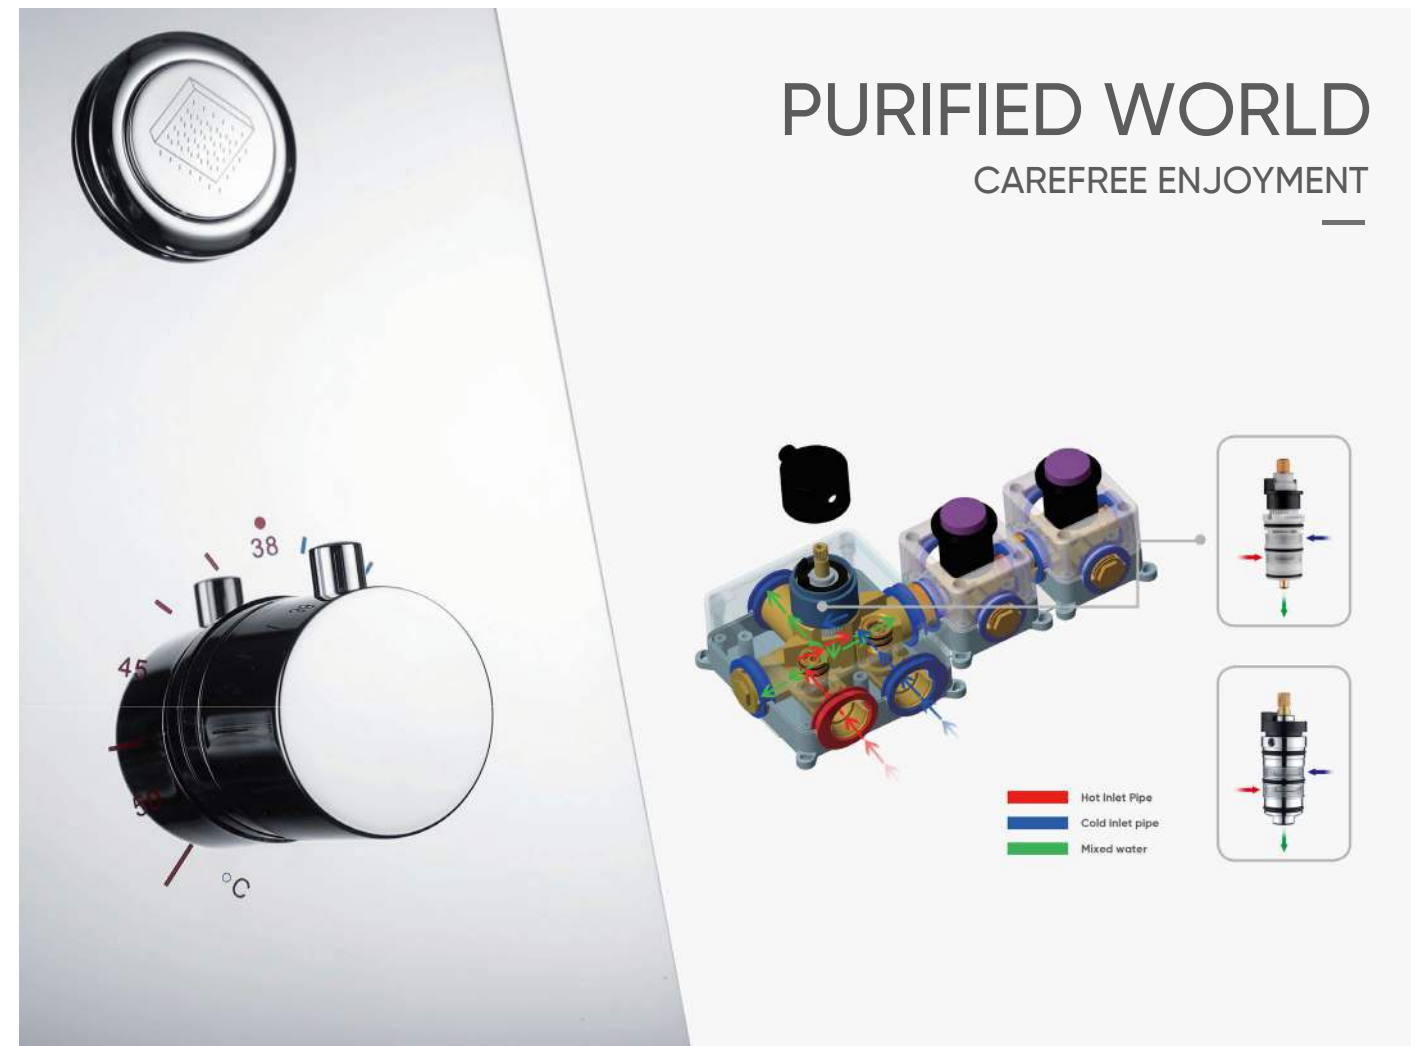

**THERMOSTATIC SHOWER SET**

NO.SC748 24 43 1

38°C

**THERMOSTATIC SHOWER SET**

**PURIFIED WORLD**  
CAREFREE ENJOYMENT

NO.SC742B 24 01 1

THERMOSTATIC SHOWER SET

LED SHOWER HEAD