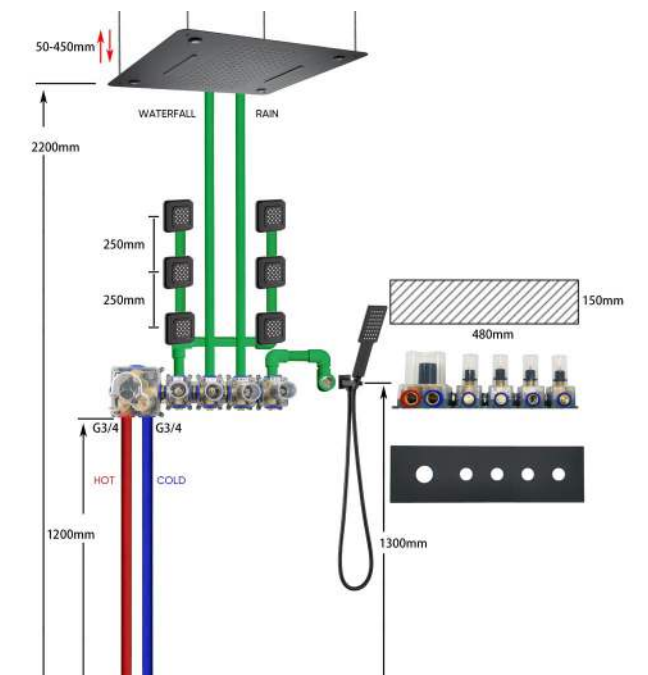

**THERMOSTATIC SHOWER SET**

NO.SC748 24 43 1

38°C

**THERMOSTATIC SHOWER SET**

**PURIFIED WORLD**  
CAREFREE ENJOYMENT

NO.SC742B 24 01 1

THERMOSTATIC SHOWER SET

LED SHOWER HEAD