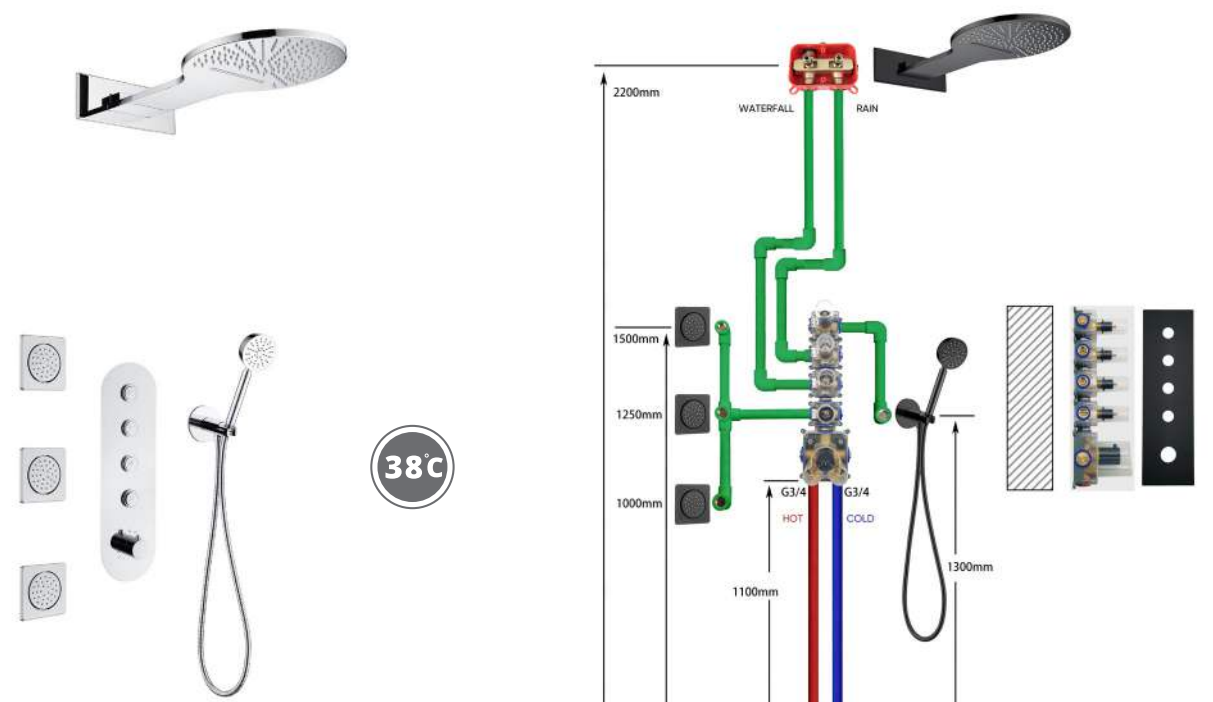

**THERMOSTATIC SHOWER SET**

NO.SC748 24 43 1

38°C

**THERMOSTATIC SHOWER SET**

**PURIFIED WORLD**  
CAREFREE ENJOYMENT

NO.SC742B 24 01 1

THERMOSTATIC SHOWER SET

LED SHOWER HEAD

NO.SC750 24 31 1

**THERMOSTATIC SHOWER SET**

NO.SC747 24 31 1

*THERMOSTATIC SHOWER SET*

NO.SC761A 22 01 1

38°C

**NO.SC760 24 45 1**  
Solid brass construction  
Gun black finish

38°C