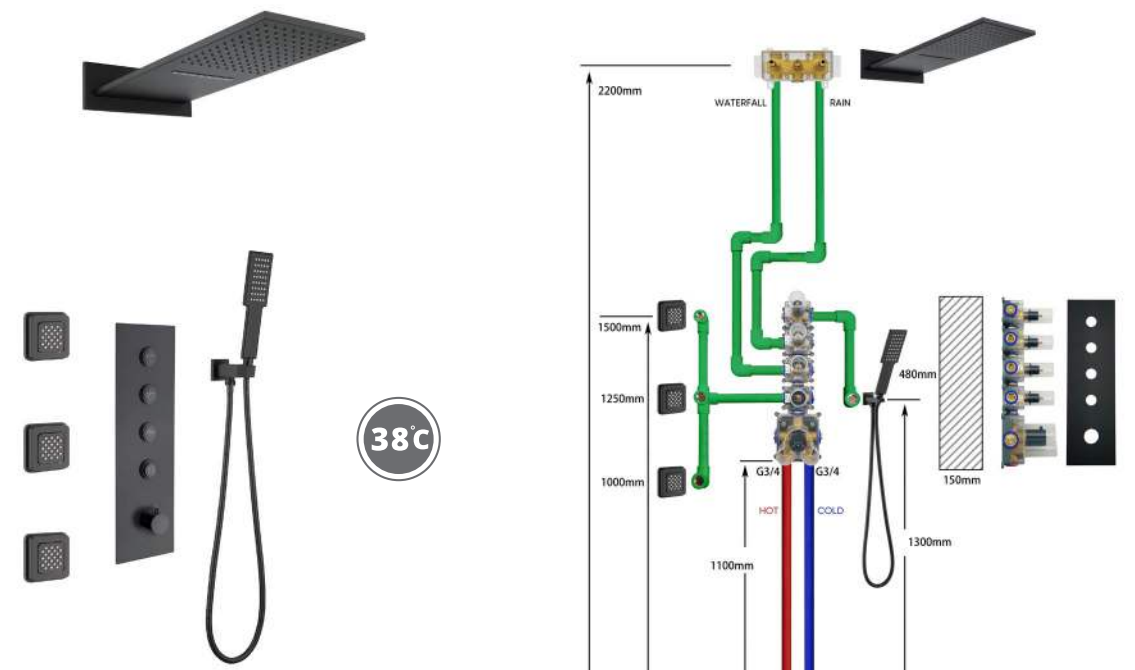

**THERMOSTATIC SHOWER SET**

NO.SC748 24 43 1

38°C

**THERMOSTATIC SHOWER SET**

**PURIFIED WORLD**  
CAREFREE ENJOYMENT

NO.SC742B 24 01 1

THERMOSTATIC SHOWER SET

LED SHOWER HEAD

NO.SC750 24 31 1

**THERMOSTATIC SHOWER SET**

NO.SC747 24 31 1

*THERMOSTATIC SHOWER SET*

NO.SC761A 22 01 1

38°C

**NO.SC760 24 45 1**  
Solid brass construction  
Gun black finish

38°C