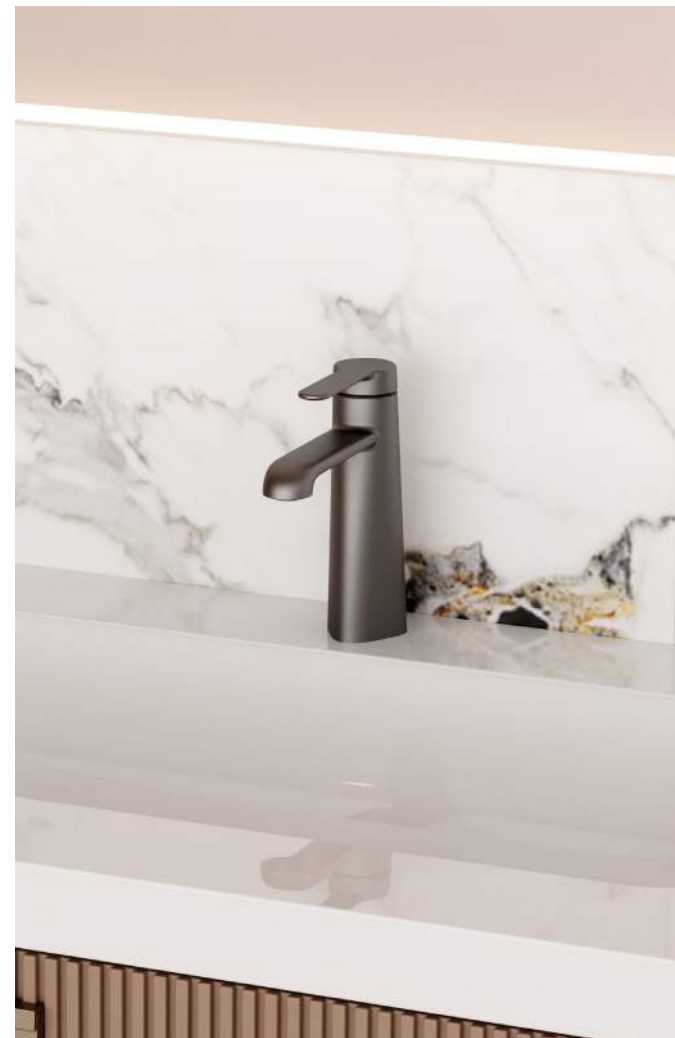

Available Colors

- Chrome
- Satin
- Brush nickel
- Matt black
- Gun black
- Brushed gold
- Rose gold
- Oil rubbed bronze