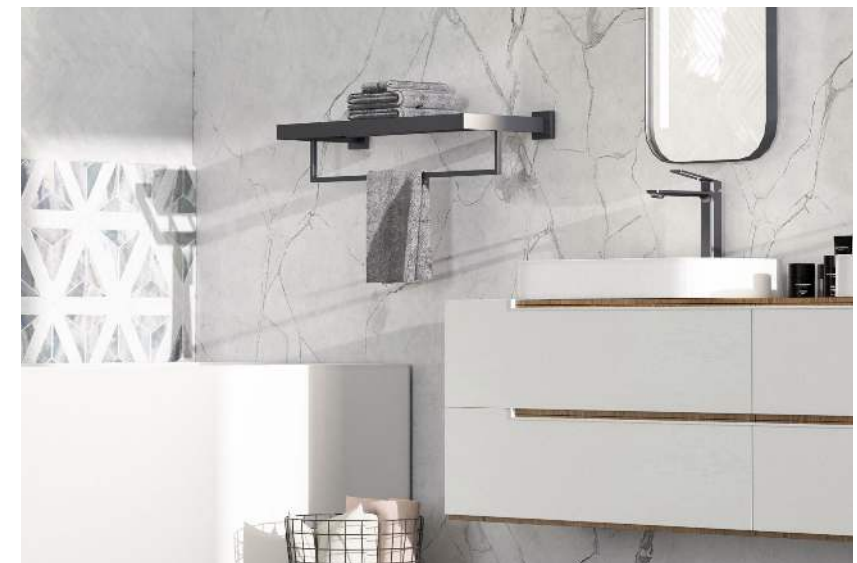

Two outlet bath mixer

Vessel basin mixer

MINERVA series.