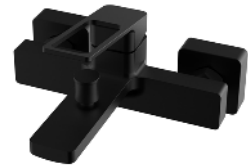

Exposed One Outlet Bath Mixer

NO.SO060 11 31 1
Matt black finish
Solid brass construction

Outlet fixed Choice

Exposed Two Outlet Bath Mixer

NO.SO060 12 31 1
Matt black finish
Solid brass construction

Outlet fixed Choice

Exposed Two Outlet Shower Set

NO.SO060B 12 31 1
Matt black finish
Solid brass construction

Outlet fixed Choice

**DISCOVER
MORE**
LANERDI

MINERVA series.