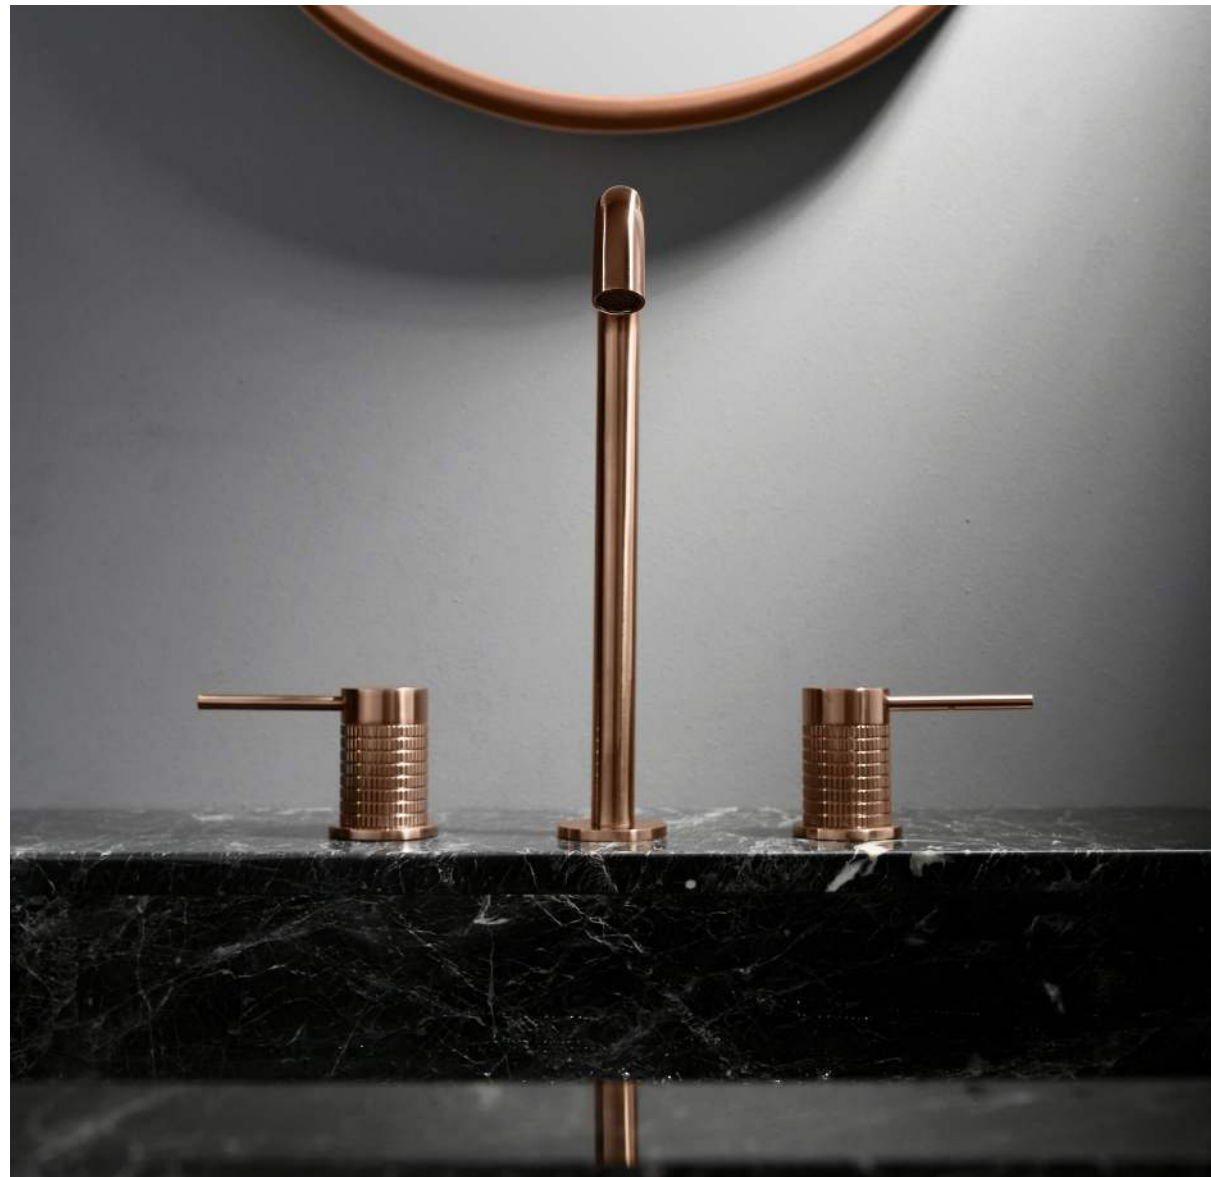

BOREAS SERIES

Outlet fixed Choice

Outlet fixed Choice

Available Colors

Chrome

Brushed nickel

Matte black

Gunmetal

Brushed gold

Rose gold

Oil rubbed bronze