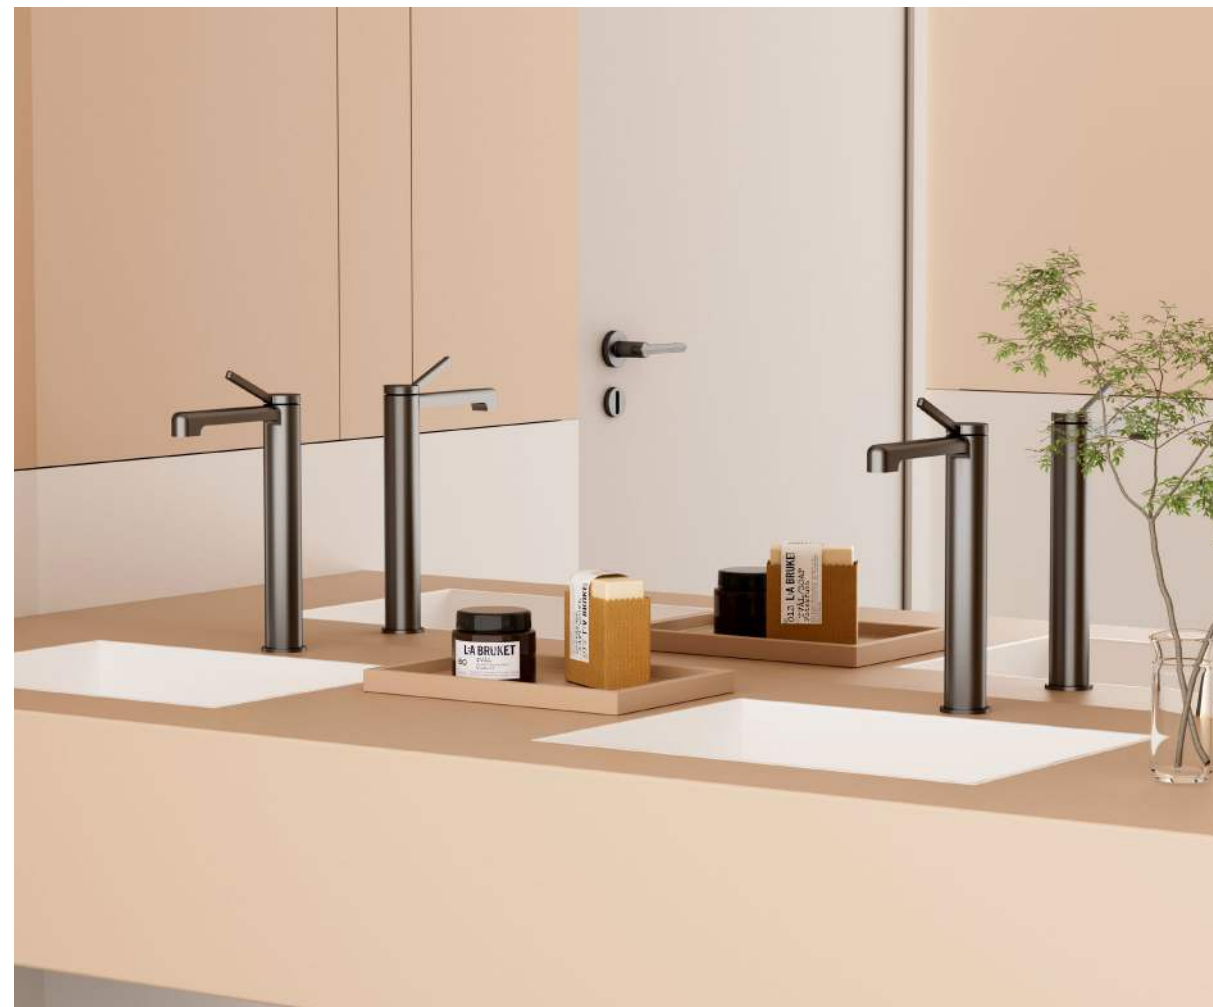

Smile Series

The bath suite boasts contemporary, curved edges for an appealing and yet substantial style that brings a sleek feeling to the bathroom.

Single Control Basin Mixer

NO.B625 01 30 1
Brushed gold finish
Solid brass construction